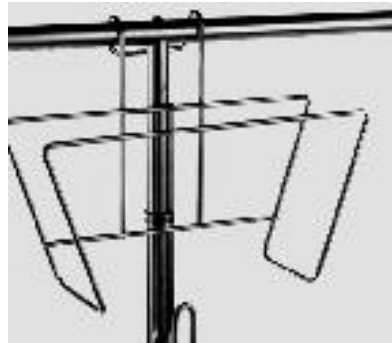

Stainless Steel Pronged Line Holders

- Designed to bolt into place
- Stainless steel construction for the marine environment

12 Packs Per Box

Item # Description

- #960016Single Prong Line Holder
- #960011Double Prong Line Holder
- #960012Four Prong Line Holder (5 H x 3 W x 16 L)

Stainless Steel Horseshoe Life Preserver Holder

#960009

- Attaches to boat's rail
- Constructed of stainless steel for long life in the marine environment
- Dimensions:
14" H x 6-1/2" W x 14" L

4 Packs Per Box

Windshield Support Tubes

- Designed to fit many bow rider style boats, with walk through windshield
- Black anodized aluminum tube resists corrosion

Part #	Description	Qty.
01617	10.0 Overall Length1
01619	11.0 Overall Length1
01621	12.0 Overall Length1
01623	13.0 Overall Length1
01625	14.0 Overall Length1
01627	15.0 Overall Length1
01629	16.0 Overall Length1