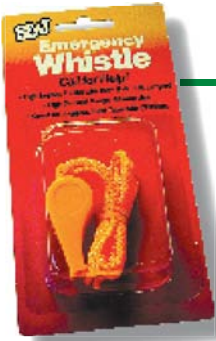

Stainless Steel Horseshoe Life Preserver Holder

#960009

- Attaches to boat's rail
- Constructed of stainless steel for long life in the marine environment
- Dimensions:
14" H x 6-1/2" W x 14" L

4 Packs Per Box

Windshield Support Tubes

- Designed to fit many bow rider style boats, with walk through windshield
- Black anodized aluminum tube resists corrosion

Part #	Description	Qty.
01617	10.0 Overall Length1
01619	11.0 Overall Length1
01621	12.0 Overall Length1
01623	13.0 Overall Length1
01625	14.0 Overall Length1
01627	15.0 Overall Length1
01629	16.0 Overall Length1

5 Bags Per Box

Marine Whistle and Lanyard

#960031

- One Marine Whistle and Lanyard
 - 1 whistle and lanyard per blister card
 - High impact plastic construction
 - High visibility orange color
 - Cork ball - no corrosive parts
 - High decibel range
 - Meets U.S. Coast Guard regulations
- 12 Packs Per Box